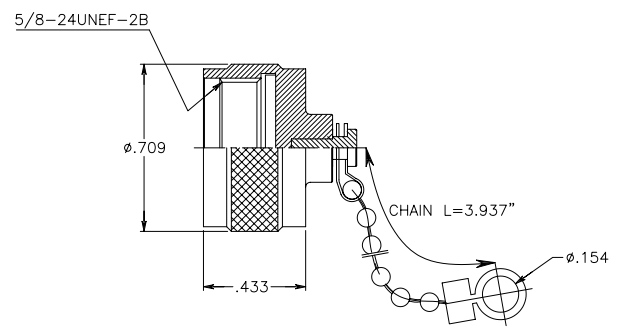

(SMA-Plug Dust Cap)

PART #
DC-6000-2001

(N-Type Plug Dust Cap)

PART #
DC-6000-2003

(SMA-Plug Dust Cap with Chain)

PART #
DC-6000-2002

(N-Type Plug Dust Cap with Chain)

PART #
DC-6000-2004