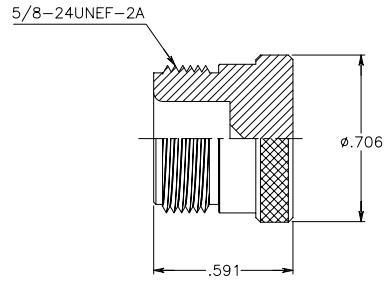

(SMA-ST Jack Dust Cap)

PART #
DC-6000-1001

(N-Type Jack Dust Cap)

PART #
DC-6000-1003

(SMA-ST Jack Dust Cap With Chain)

PART #
DC-6000-1002

(N-Type Jack Dust Cap with Chain)

PART #
DC-6000-1004

(SMA-Plug Dust Cap)

PART #
DC-6000-2001

(N-Type Plug Dust Cap)

PART #
DC-6000-2003

(SMA-Plug Dust Cap with Chain)

PART #
DC-6000-2002

(N-Type Plug Dust Cap with Chain)

PART #
DC-6000-2004