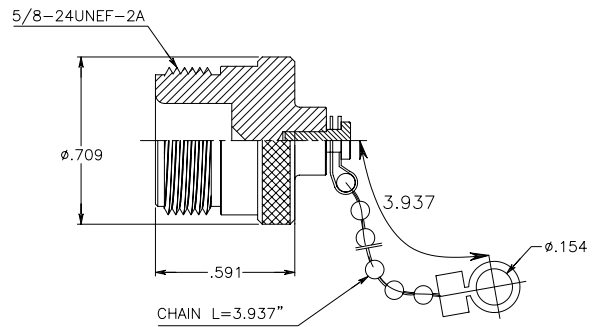

(SMA-ST Jack Dust Cap)

PART #
DC-6000-1001

(N-Type Jack Dust Cap)

PART #
DC-6000-1003

(SMA-ST Jack Dust Cap With Chain)

PART #
DC-6000-1002

(N-Type Jack Dust Cap with Chain)

PART #
DC-6000-1004

(SMA-Plug Dust Cap)

PART #
DC-6000-2001

(N-Type Plug Dust Cap)

PART #
DC-6000-2003

(SMA-Plug Dust Cap with Chain)

PART #
DC-6000-2002

(N-Type Plug Dust Cap with Chain)

PART #
DC-6000-2004