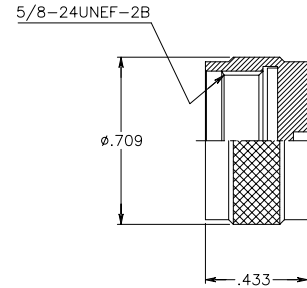

(SMA-ST Jack Dust Cap)

PART #
DC-6000-1001

(N-Type Jack Dust Cap)

PART #
DC-6000-1003

(SMA-ST Jack Dust Cap With Chain)

PART #
DC-6000-1002

(N-Type Jack Dust Cap with Chain)

PART #
DC-6000-1004

(SMA-Plug Dust Cap)

PART #
DC-6000-2001

(N-Type Plug Dust Cap)

PART #
DC-6000-2003

(SMA-Plug Dust Cap with Chain)

PART #
DC-6000-2002

(N-Type Plug Dust Cap with Chain)

PART #
DC-6000-2004