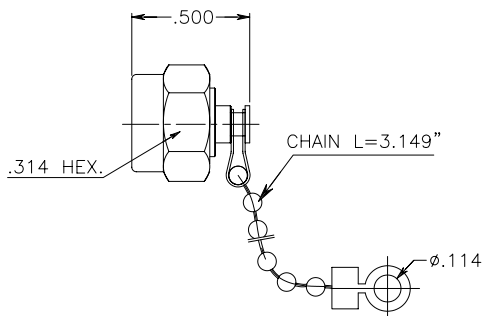

(SMA-Plug Dust Cap)

PART #
DC-6000-2001

(N-Type Plug Dust Cap)

PART #
DC-6000-2003

(SMA-Plug Dust Cap with Chain)

PART #
DC-6000-2002

(N-Type Plug Dust Cap with Chain)

PART #
DC-6000-2004