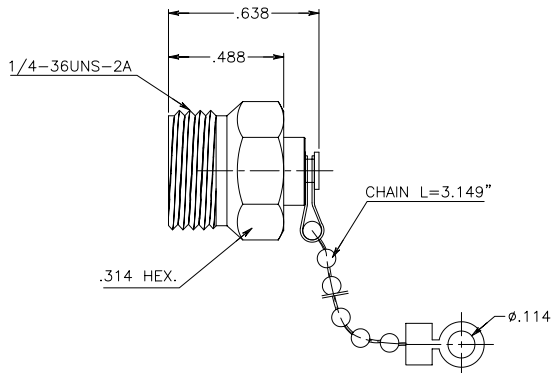

(SMA-ST Jack Dust Cap)

PART #
DC-6000-1001

(N-Type Jack Dust Cap)

PART #
DC-6000-1003

(SMA-ST Jack Dust Cap With Chain)

PART #
DC-6000-1002

(N-Type Jack Dust Cap with Chain)

PART #
DC-6000-1004

(SMA-Plug Dust Cap)

PART #
DC-6000-2001

(N-Type Plug Dust Cap)

PART #
DC-6000-2003

(SMA-Plug Dust Cap with Chain)

PART #
DC-6000-2002

(N-Type Plug Dust Cap with Chain)

PART #
DC-6000-2004