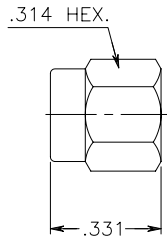

(SMA-Plug Dust Cap)