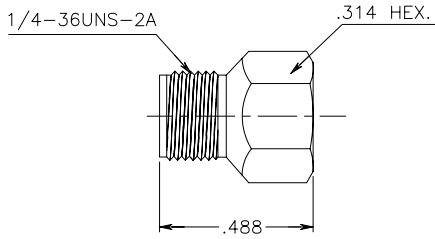

(SMA-ST Jack Dust Cap)

PART #
DC-6000-1001

(N-Type Jack Dust Cap)

PART #
DC-6000-1003

(SMA-ST Jack Dust Cap With Chain)

PART #
DC-6000-1002

(N-Type Jack Dust Cap with Chain)

PART #
DC-6000-1004

(SMA-Plug Dust Cap)

PART #
DC-6000-2001

(N-Type Plug Dust Cap)

PART #
DC-6000-2003

(SMA-Plug Dust Cap with Chain)

PART #
DC-6000-2002

(N-Type Plug Dust Cap with Chain)

PART #
DC-6000-2004